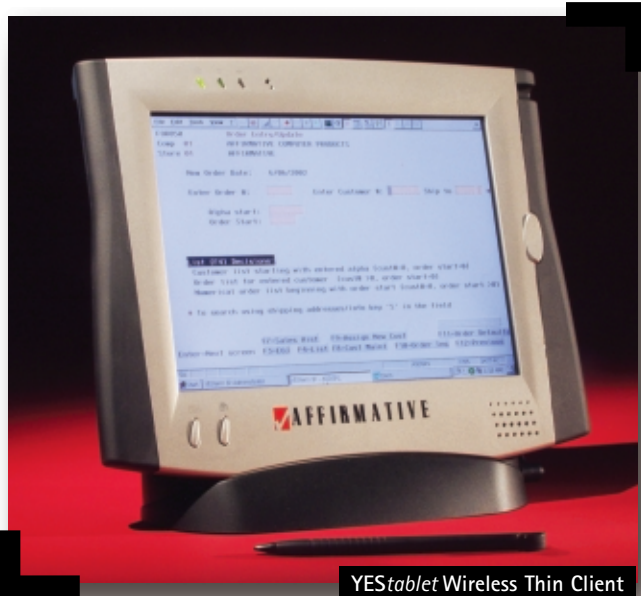

## Overview

The YES<sup>table</sup> is a wireless, portable, Thin Client, Windows Based Terminal with advanced features applicable to a wide variety of applications. The device provides access to Web-enabled applications, Windows Terminal Services, Citrix Servers and IBM host computers via 5250 and 3270 terminal emulation.

YES<sup>table</sup> features a bright 8.4 inch TFT-LCD screen with 800x600 resolution, touch screen support and pop-up keyboard in two sizes. Windows, Browser and IBM terminal emulation can be operated using the stylus provided and the pop-up, on-screen keyboard used only when data input is required.

## Feature Highlights

- Windows CE 3.0 and Internet Explorer 4.0 with ICA & RDP Terminal clients; YES<sup>term</sup> 5250e/3270e Emulation Software with Hot Spots and GUI controls for touch screen operation
- Windows Media Player, Java Virtual Machine™, Acrobat PDF and Microsoft Office Suite Viewers
- Email Client
- Pocket Word
- 2.4 GHz wireless communication (IEEE 802.11b, standard)
- Brilliant 8.4" TFT Active Matrix LCD at 800x600 SVGA resolution
- Integrated touch screen display with "on screen" soft keyboard support
- 1 external Compact Flash™ slot
- USB port, with printer, keyboard, bar code scanner and mouse support
- Full 16-bit audio with stereo; headphone jack; built-in speaker and microphone
- Cradle for charging and support
- Quiet and reliable fan-less operation with no moving parts

The tablet includes a larger screen, compared to a PDA, allowing for a pop-up touch-screen keyboard so users need not learn a new handwriting style and can access real-time applications on a wide variety of servers and hosts. The unit weighs only 2.3 pounds and has non-slip rubber handles on both sides with easy access to keyboard and scroll buttons. The user interface is the familiar Windows desktop with icons and push-button controls for all applications, including legacy IBM application programs.