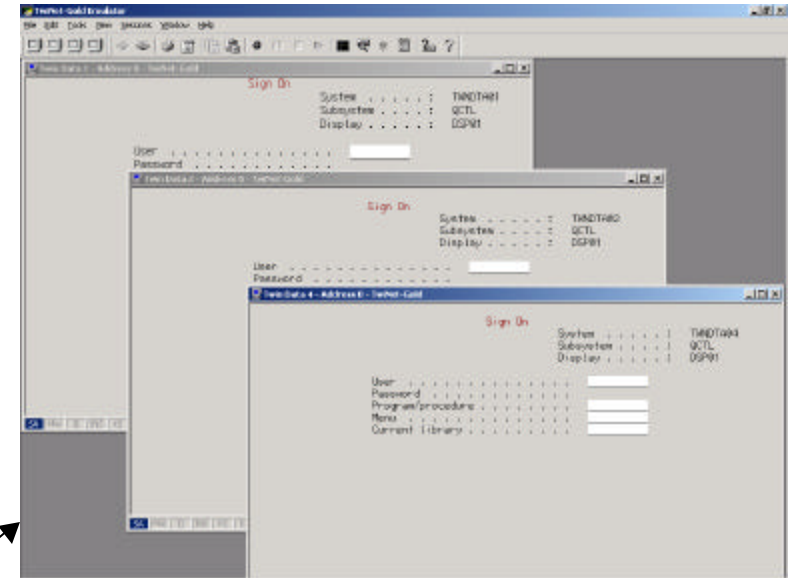

TwiNet SNA Gateway Multiple System Console Solution (MSCS) Screen Shots

TwiNets connected to 3 different AS/400s – TWNDTA01, TWNDTA02, TWNDTA04 - as System Console with a 2nd display session on the AS/400 named TWNDTA02.